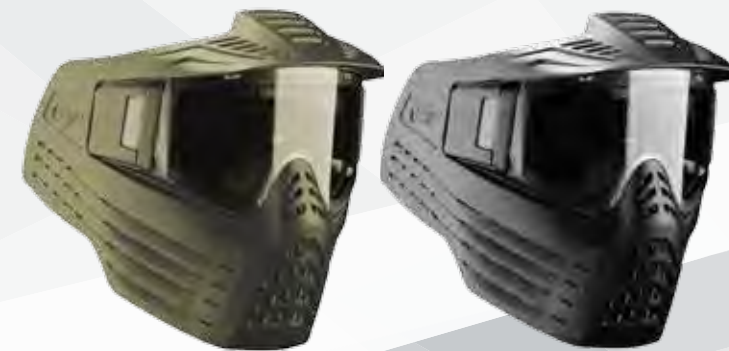

SENTRY® FEATURES

- Thick Unibody Construction
- 68cal and 50cal Protection
- Super Secure Integrated Strap System
- Reliable ARMOR™ FIELDVISION™ Lens
- Integrated Lens Protecting Visor
- Quick-Change™ Lens and Foam Frame
- Quick-Change™ Strap System
- Built in Safety Chin Strap
- Free Flow Venting
- Available in Retail and Field versions

QUICK-CHANGE™ LENS AND FOAM FRAME